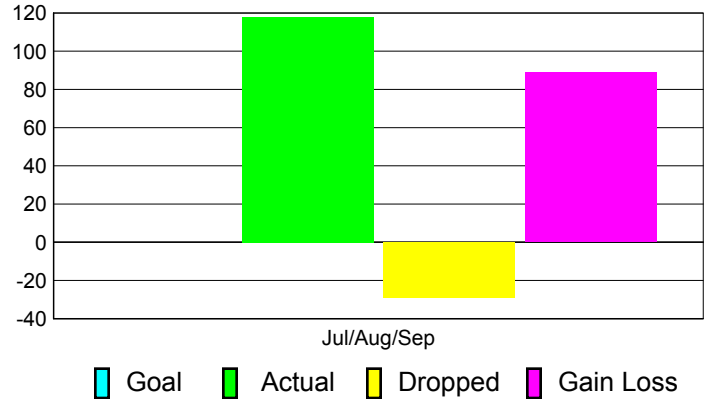

Membership Results 2011-2012

Goal, New, Dropped, Gain/Loss