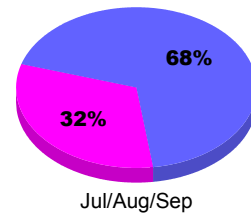

Membership Results
2011-2012

Membership
2010-2011

Month	Net Memb Goal	Actual New Memb	Actual Dropped Memb	Gain/Loss of Memb	Gain/Loss of Memb
Jul/Aug/Sep		118	-29	89	-15
Totals		118	-29	89	-15

Membership Results 2011-2012

Goal, New, Dropped, Gain/Loss

Comparison of Membership Gain/Loss

Current Year Compared to the Previous Year

Gender Comparison 2011-2012

Male Female